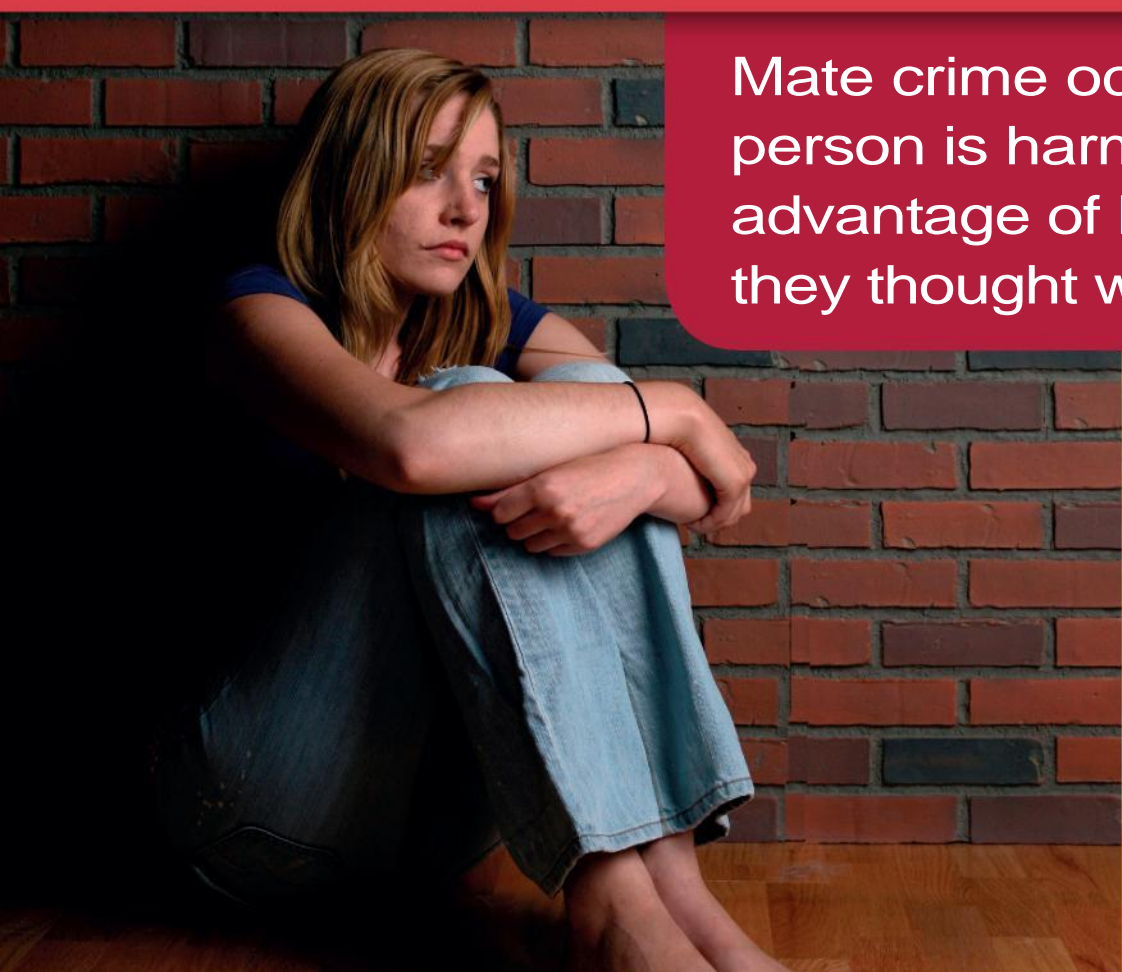

# Mate Crime

Mate crime occurs when a person is harmed or taken advantage of by someone they thought was their friend

If you or are someone you know is a victim of Mate Crime and needs help, you can contact the police or Hampshire County Council Adult Services on: 0300 555 1386.