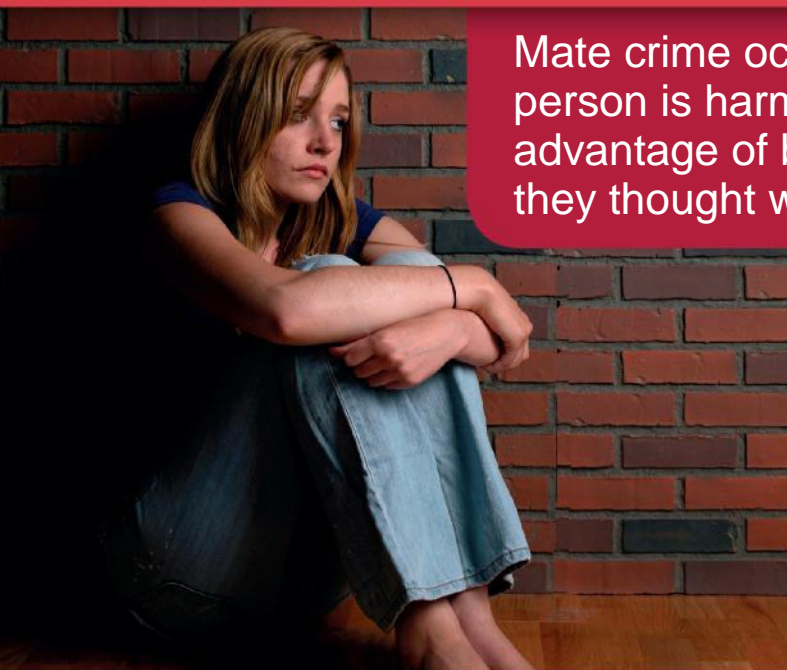

Be aware of

Mate Crime

Mate crime occurs when a person is harmed or taken advantage of by someone they thought was their friend

If you or are someone you know is a victim of Mate Crime and needs help, you can contact the police or Hampshire County Council Adult Services on: 0300 555 1386.